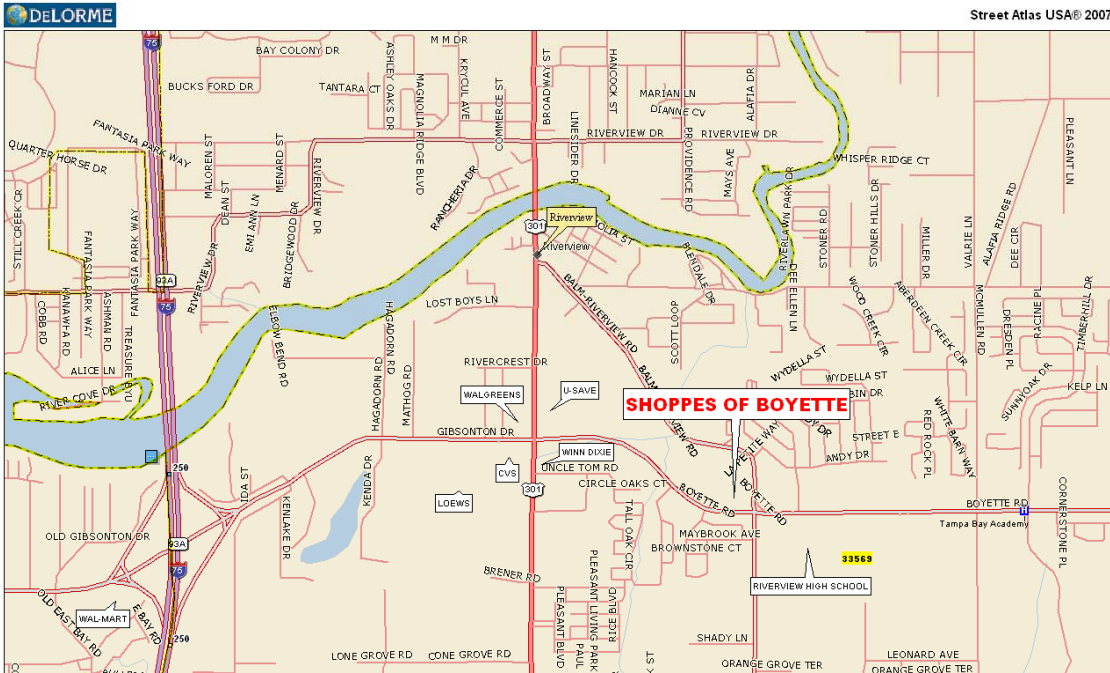

THE SHOPPES OF BOYETTE RIVERVIEW, FL

- ❖ 32,163 Square Feet Total GLA
- ❖ Signalized Intersection
- ❖ High Visibility

<p>Median HH Income 5.0 Mile Radius \$67,380</p>	<p>Population 5.0 Mile Radius 101,275</p>	<p>Median Age 5.0 Mile Radius 35</p>
--	---	--

CAMPBELL
REAL ESTATE, INC.
Licensed Real Estate Broker

813-661-0500
CAMPRE@EARTHLINK.NET

THE SHOPPES OF BOYETTE RIVERVIEW, FL

ADDRESS	SQ.FT.	TENANT
11224	1,250	Domino's Pizza
11226	1,000	Dasilva's Coffee
11228	1,000	Dasilva's Coffee
11230	1,250	T & P Nails
11232	1,000	Platinum Cosmetics
11234	1,367	Great Clips
11236	1,000	AVAILABLE
11238-42	3,773	Great Western Steak
11244	1,633	Boyette Liquors
11246	1,400	European Deli
11248	1,750	Papa's Pawn
11250	1,400	Trendy Teen Consignment
11252	1,400	Curves
11254	1,750	Bahama Bronze Tanning
11256	1,740	Bayside Realty
11258-60	1,400	\$1.79 Cleaners
11262	1,750	AVAILABLE
11264	1,750	AVAILABLE
11266	1,400	Tae Kwon Do
11268	1,400	Body Nutrition
11270	1,750	Citi Financial