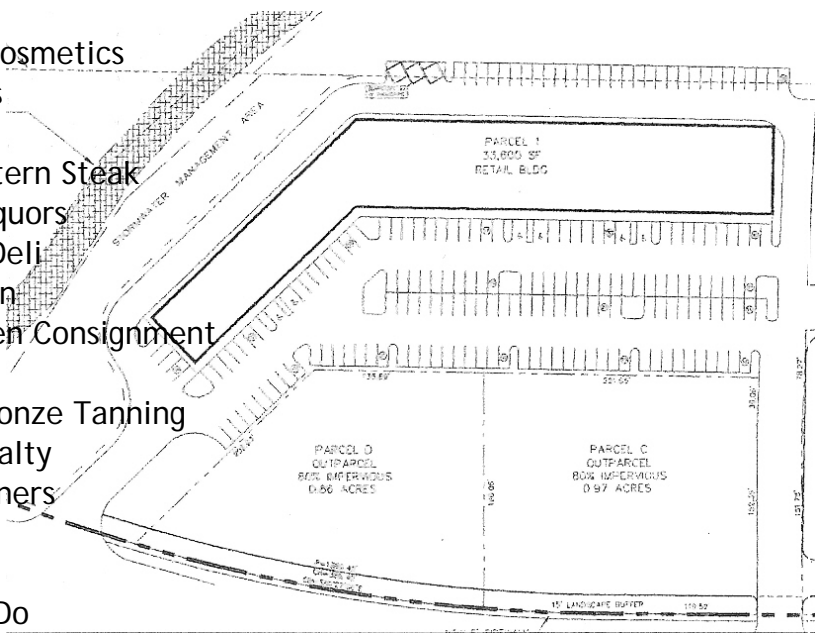

THE SHOPPES OF BOYETTE RIVERVIEW, FL

- ❖ 32,163 Square Feet Total GLA
- ❖ Signalized Intersection
- ❖ High Visibility

<p>Median HH Income 5.0 Mile Radius \$67,380</p>	<p>Population 5.0 Mile Radius 101,275</p>	<p>Median Age 5.0 Mile Radius 35</p>
--	---	--

CAMPBELL
REAL ESTATE, INC.
Licensed Real Estate Broker

813-661-0500
CAMPRE@EARTHLINK.NET

THE SHOPPES OF BOYETTE RIVERVIEW, FL

ADDRESS	SQ.FT.	TENANT
11224	1,250	Domino's Pizza
11226	1,000	Dasilva's Coffee
11228	1,000	Dasilva's Coffee
11230	1,250	T & P Nails
11232	1,000	Platinum Cosmetics
11234	1,367	Great Clips
11236	1,000	AVAILABLE
11238-42	3,773	Great Western Steak
11244	1,633	Boyette Liquors
11246	1,400	European Deli
11248	1,750	Papa's Pawn
11250	1,400	Trendy Teen Consignment
11252	1,400	Curves
11254	1,750	Bahama Bronze Tanning
11256	1,740	Bayside Realty
11258-60	1,400	\$1.79 Cleaners
11262	1,750	AVAILABLE
11264	1,750	AVAILABLE
11266	1,400	Tae Kwon Do
11268	1,400	Body Nutrition
11270	1,750	Citi Financial